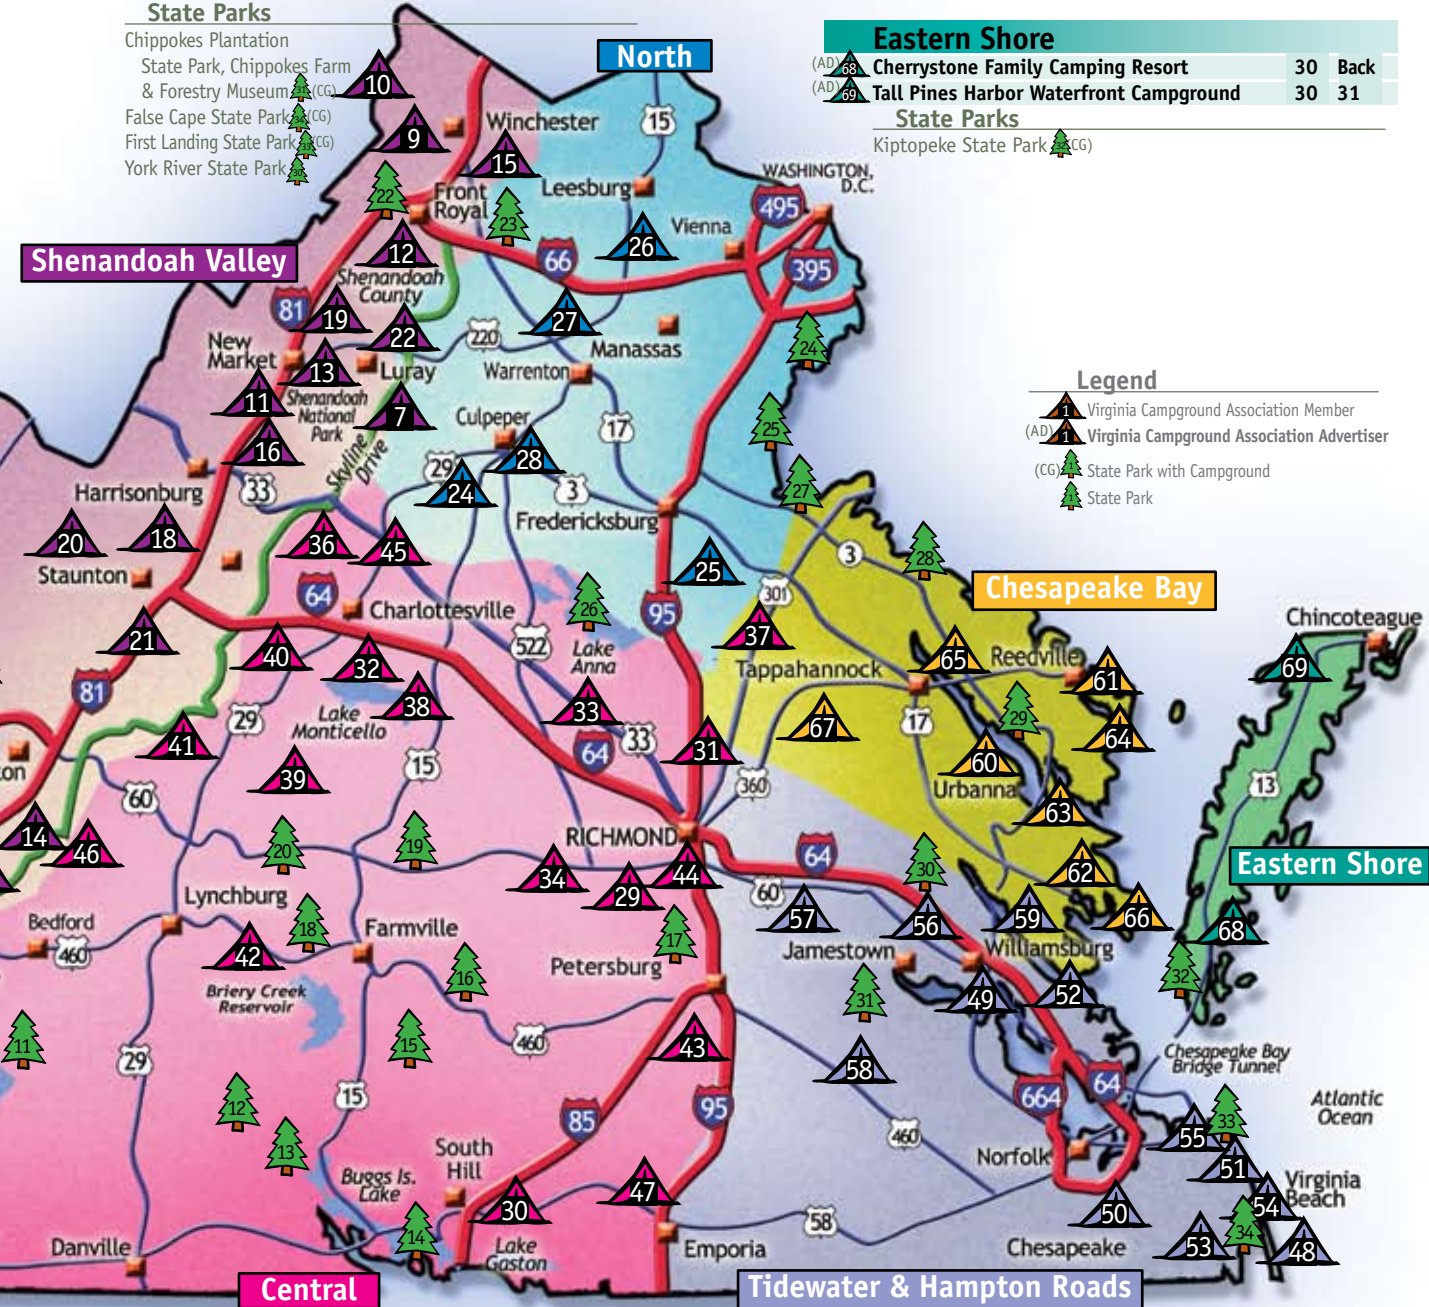

Tidewater & Hampton Roads

	Page #	Ad Page #
48 American Heritage RV Park	22	
49 Anvil Campground	22	
50 Chesapeake Campground	22	
(AD) 51 Holiday Trav-L-Park at Virginia Beach	22	23
(AD) 52 Newport News Park Campground	24	24
53 North Bay Shore Campground	24	
54 North Landing Beach Riverfront Camp/Resort	24	
55 Outdoor Resorts-Virginia Beach	24	
56 Riverside Camp #2 Campground	25	
57 Rockahock Campground	25	
58 White Tail Resort, Inc.	25	
(AD) 59 Williamsburg KOA Resort	25	26, Back

State Parks

Chippokes Plantation
State Park, Chippokes Farm
& Forestry Museum (CG)
False Cape State Park (CG)
First Landing State Park (CG)
York River State Park

Chesapeake Bay

	Page #	Ad Page #
(AD) 60 Bethpage Camp-Resort	27	Back
(AD) 61 Chesapeake Bay/Smith Island	27	Back
62 Gloucester Point Family Campground	28	
(AD) 63 Grey's Point Camp	28	Back
(AD) 64 Gwynn's Island	28	28
65 Heritage Park	29	
(AD) 66 New Point Campground	29	28
(AD) 67 Rainbow Acres Camping Resort, Inc.	29	29

State Parks

Belle Isle State Park
Caledon Natural Area State Park
Westmoreland State Park (CG)

Eastern Shore

(AD) 68 Cherrystone Family Camping Resort	30	Back
(AD) 69 Tall Pines Harbor Waterfront Campground	30	31

State Parks

Kiptopeke State Park (CG)

Shenandoah Valley

Legend

- Virginia Campground Association Member
- Virginia Campground Association Advertiser
- State Park with Campground
- State Park