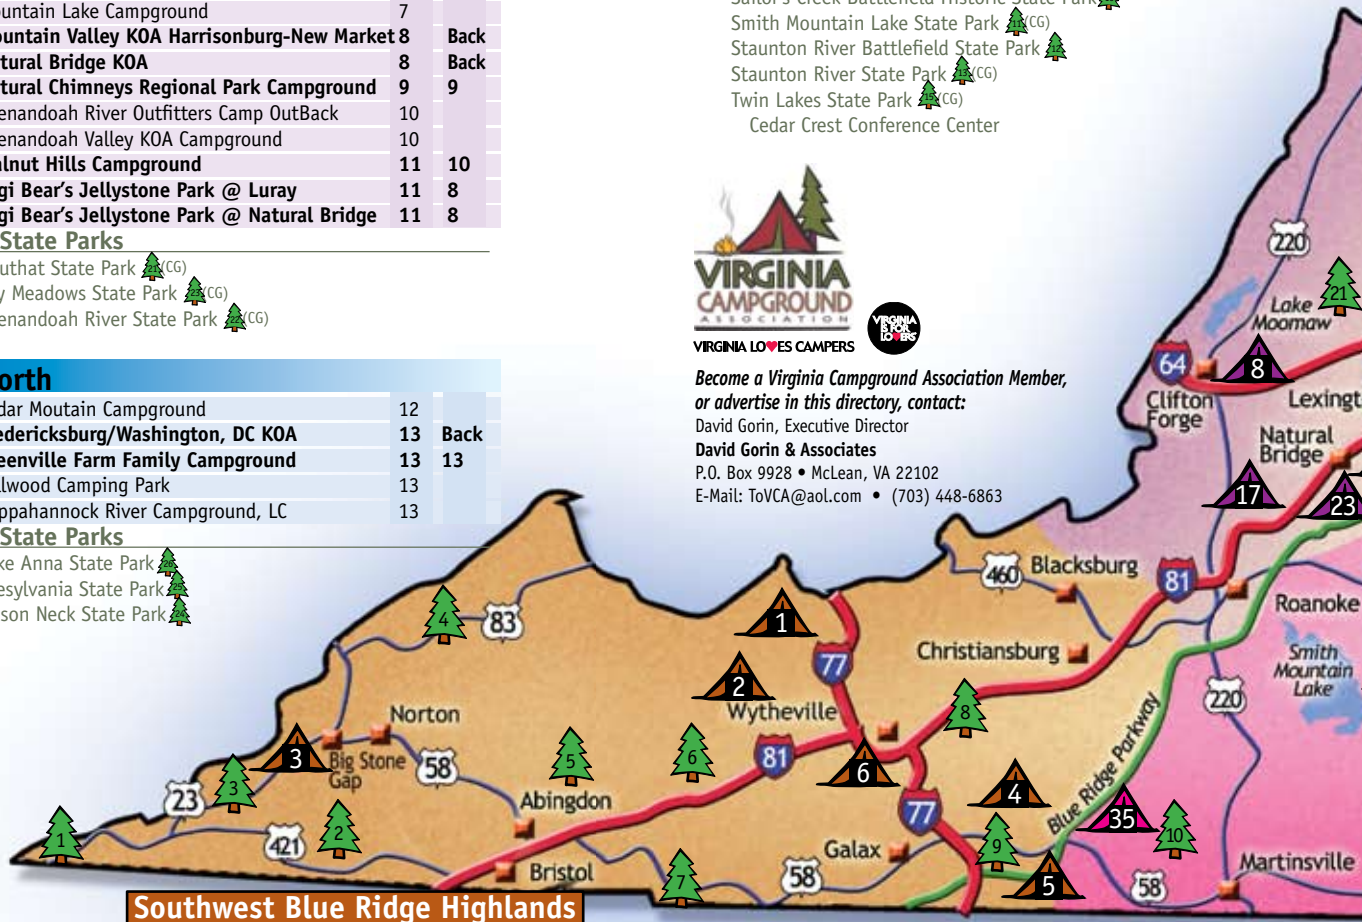

State Parks

Bear Creek Lake State Park (CG)
 Fairy Stone State Park (CG)
 Holliday Lake State Park (CG)
 James River State Park (CG)
 Occaneechee State Park (CG)
 Pocahontas State Park (CG)
 Sailor's Creek Battlefield Historic State Park
 Smith Mountain Lake State Park (CG)
 Staunton River Battlefield State Park
 Staunton River State Park (CG)
 Twin Lakes State Park (CG)
 Cedar Crest Conference Center

Southwest Blue Ridge Highlands

Tidewater & Hampton Roads

	Page #	Ad Page #
48 American Heritage RV Park	22	
49 Anvil Campground	22	
50 Chesapeake Campground	22	
(AD) 51 Holiday Trav-L-Park at Virginia Beach	22	23
(AD) 52 Newport News Park Campground	24	24
53 North Bay Shore Campground	24	
54 North Landing Beach Riverfront Camp/Resort	24	
55 Outdoor Resorts-Virginia Beach	24	
56 Riverside Camp #2 Campground	25	
57 Rockahock Campground	25	
58 White Tail Resort, Inc.	25	
(AD) 59 Williamsburg KOA Resort	25	26, Back

State Parks

Chippokes Plantation
 State Park, Chippokes Farm
 & Forestry Museum (CG)
 False Cape State Park (CG)
 First Landing State Park (CG)
 York River State Park

Chesapeake Bay

	Page #	Ad Page #
(AD) 60 Bethpage Camp-Resort	27	Back
(AD) 61 Chesapeake Bay/Smith Island	27	Back
62 Gloucester Point Family Campground	28	
(AD) 63 Grey's Point Camp	28	Back
(AD) 64 Gwynn's Island	28	28
65 Heritage Park	29	
(AD) 66 New Point Campground	29	28
(AD) 67 Rainbow Acres Camping Resort, Inc.	29	29