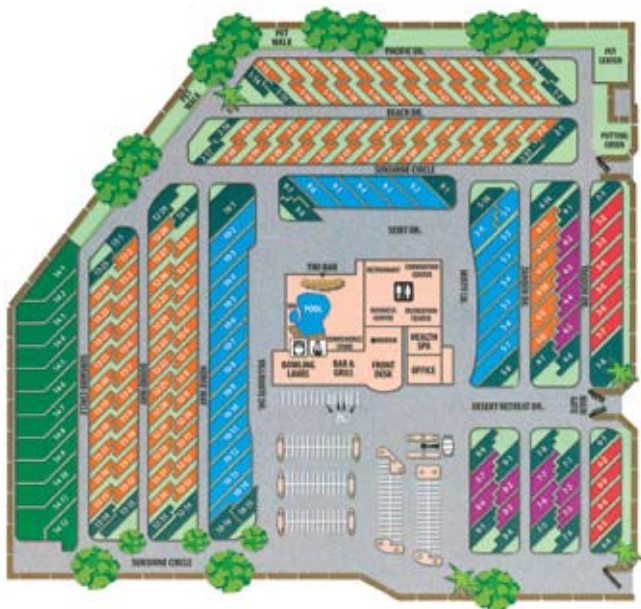

Nevada Treasure RV Resort & Spa

Winter Rental Rates (September 1 - May 31)

	<u>DAILY</u>	<u>WEEKLY</u>	<u>MONTHLY</u>
Luxury Lot	$ 35	$ 160	$ 539
Long Premium Lot	$ 40	$ 190	$ 599
Garden Lot	$ 40	$ 190	$ 599
Pool Lot	$ 50	$ 210	$ 650
Luxury Corner Lot	$ 50	$ 210	$ 650
Mega Lot	$ 55	$ 230	$ 710

Rates are subject to change without notice and do not include phone service. Check-in is 2 p.m. Check-out is 12 noon. $10 cancellation fee. Cancellation fee without two-day notice is one day rent.

301 W. Leslie Road • Pahrump, NV 89060
www.nevadatreasureresort.com

For reservations:

800.429.6665 toll free
775.751.1174 local