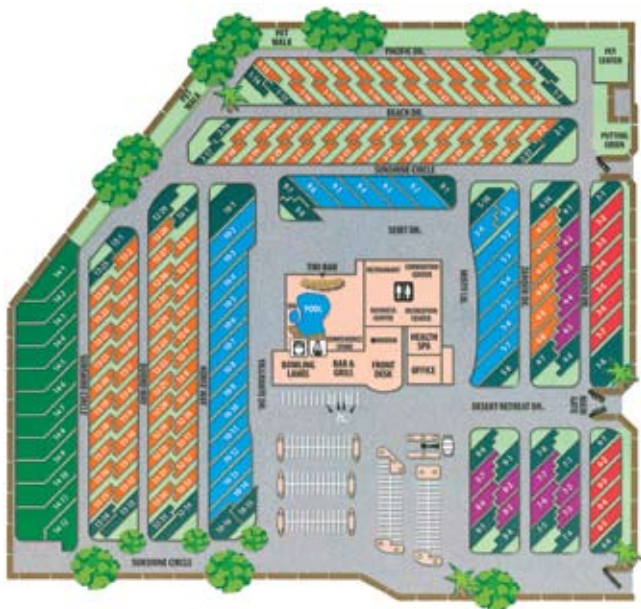

Nevada Treasure RV Resort & Spa

Summer Rental Rates (June 1 - August 31)

	<u>DAILY</u>	<u>WEEKLY</u>	<u>MONTHLY</u>
Luxury Lot	$ 28	$ 132	$ 439
Long Premium Lot	$ 33	$ 150	$ 499
Garden Lot	$ 33	$ 150	$ 499
Pool Lot	$ 43	$ 165	$ 550
Luxury Corner Lot	$ 43	$ 165	$ 550
Mega Lot	$ 48	$ 183	$ 610
Electric Rates	$ 5	$ 30	.11 per kWh

Rates are subject to change without notice and do not include phone service. Check-in is 2 p.m. Check-out is 12 noon. $10 cancellation fee. Cancellation fee without two-day notice is one day rent.

301 W. Leslie Road • Pahrump, NV 89060
www.nevadatreasureresort.com

For reservations:

800.429.6665 toll free
775.751.1174 local